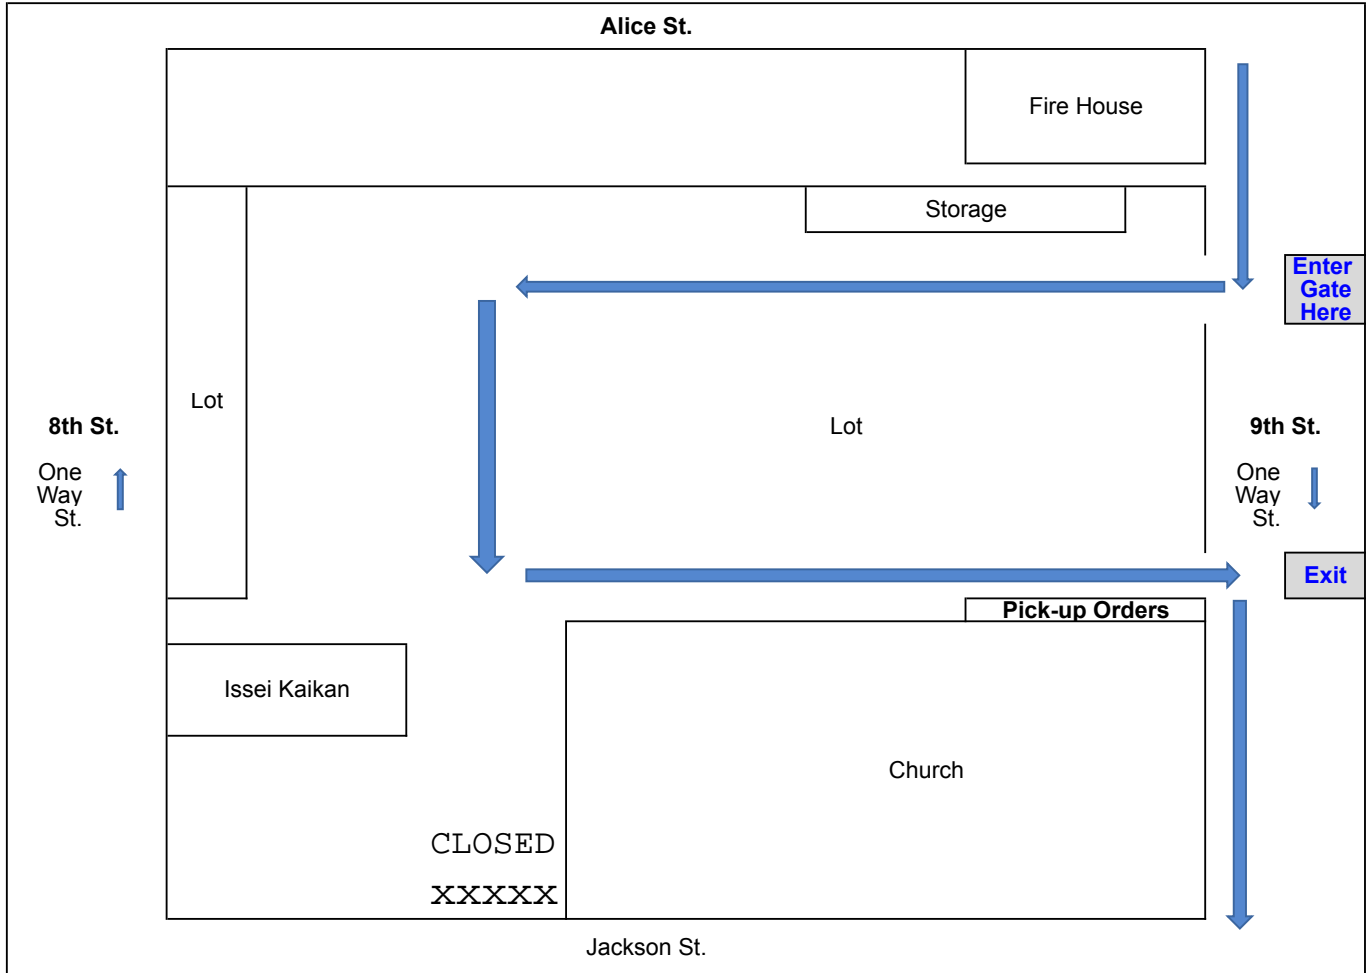

**Curry Rice Fundraiser
August 8, 2020
Drive-through & Pick-up Directions**

To pick-up curry rice orders:

Enter 9th St., first gate, into parking lot.
Pick-up orders before exiting other gate.
Note: Map not to scale.

- Jackson Street Entrance will be closed
- Enter on 9th Street to pickup
- Please do not park.
- Please Stay in your car.
- Church will be closed.

Thank You for Your Support....